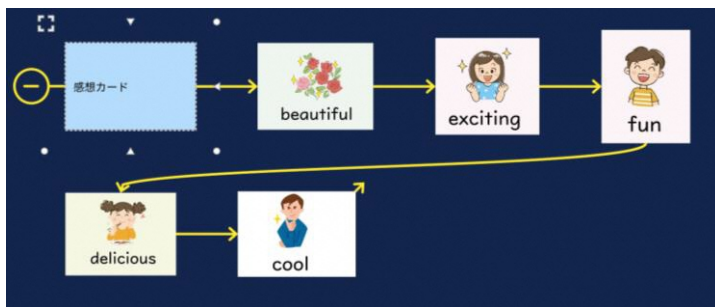

使用補助カード (ロイロノート)

①感想カード (2/7)

②るるぶカード (3/7)

③便利カード (2/7)

A screenshot of the RoroNote application interface. On the left is a vertical menu with icons for: 戻る (Back), カメラ (Camera), あ (あ) テキスト (Text), Web, 地図 (Map), ファイル (File), シンキングツール (Thinking Tool), and テスト (Test). The main workspace has a dark blue background. At the top, there's a red box with '明日 16:00' (Tomorrow 16:00) and a white box with '名所紹介最終 (採点するよ)' (Final introduction of famous spots (scoring)). In the top right, there's a user profile icon for '笠野恭子' (Kasano Takako) and text: '6年1組 英語' (6th year 1st group English) and '2023年6月20日のノート (2)' (Note from June 20, 2023 (2)). In the center, three cards are arranged horizontally: a green 'るるぶカード' (Rurubu Card) with 'You can.....', a blue '感想カード' (Opinion Card), and a white 'the view' card with a landscape photo. Below these are three large text boxes: a pink one with 'This is', a light blue one with 'It's', and a light green one with 'You can'. At the bottom left, there are three circular buttons: '資料箱' (Folder), '提出' (Submit), and '送る' (Send). At the bottom right, there's a trash can icon and the version number '16.0.1'.