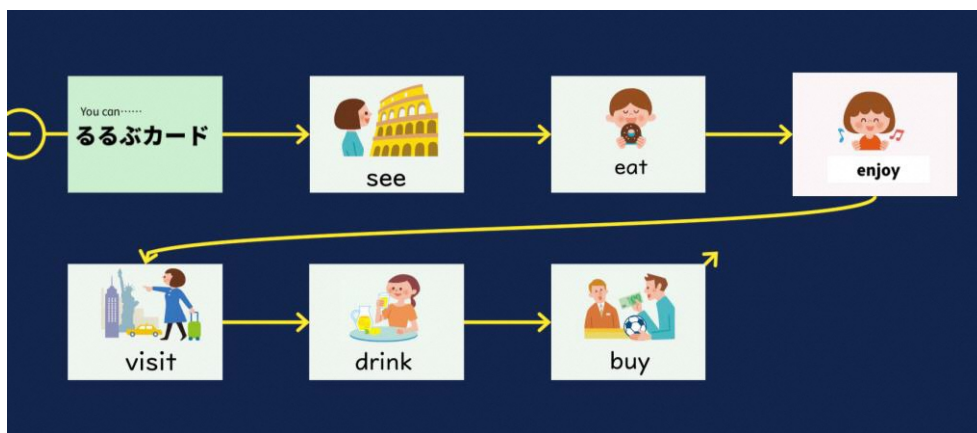

使用補助カード (ロイロノート)

①感想カード (2/7)

②るるぶカード (3/7)

③便利カード (2/7)

A screenshot of the RoroNote application interface. On the left is a vertical menu with icons for: 戻る (Back), カメラ (Camera), あ (あ) テキスト (Text), Web, 地図 (Map), ファイル (File), シンキングツール (Thinking Tool), and テスト (Test). The main workspace has a dark blue background. At the top, there's a red box with '明日 16:00' (Tomorrow 16:00) and a white box with '名所紹介最終 (採点するよ)' (Final introduction of famous spots (scoring)). In the top right, there's a user profile icon for '笠野恭子' (Kasano Takako) and text: '6年1組 英語' (6th year 1st group English) and '2023年6月20日のノート (2)' (Note from June 20, 2023 (2)). In the center, three cards are arranged horizontally: a green 'るるぶカード' (Rurubu Card) with 'You can.....', a blue '感想カード' (Opinion Card), and a white 'the view' card with a landscape photo. Below these are three large text boxes: a pink one with 'This is', a light blue one with 'It's', and a light green one with 'You can'. At the bottom left, there are three circular buttons: '資料箱' (Folder), '提出' (Submit), and '送る' (Send). At the bottom right, there's a trash can icon and the version number '16.0.1'.